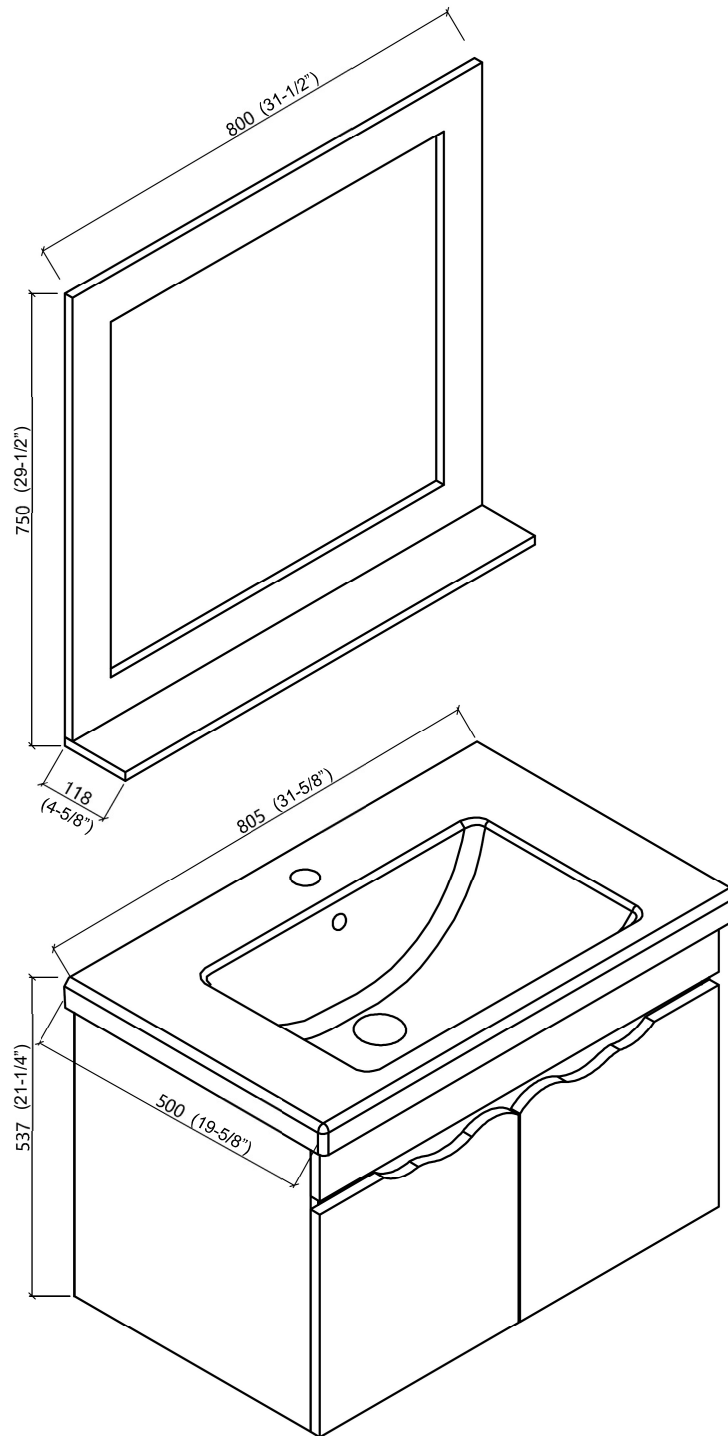

DIMENSIONS

innoci usa, Inc.
Santa Fe Springs, CA 90670

www.innoci-usa.com
(866) 479-8076

customerservice@innoci-usa.com

innociusa
LIFESTYLE

Rev. 2.5